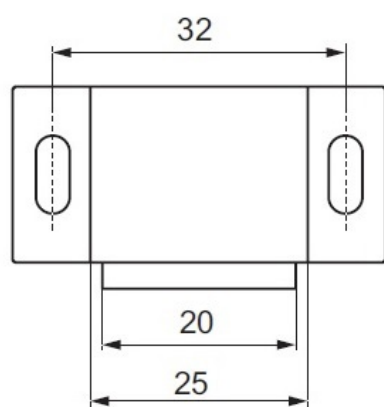

PRODUCT SHEET

Description:

Magnetic Catch, 4 KG, White, cc 32mm,W/Square Striking Plate

Item number:

22.01.028-2

Units	Box	Carton	HS Code	Barcode
Pcs.	100	1000	8302420090	 5704866502757

SISO A/S

Mileparken 11
DK-2740 Skovlunde
Denmark
VAT: DK 24786013