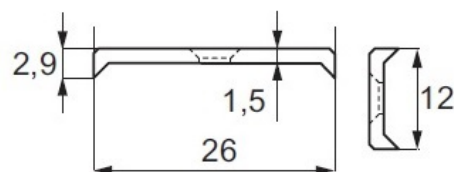

PRODUCT SHEET

Description:

Magnetic Catch, 4 KG, White, cc 32mm,W/Square Striking Plate

Item number:

22.01.028-2

Units	Box	Carton	HS Code	Barcode
Pcs.	100	1000	8302420090	 5704866502757

SISO A/S

Mileparken 11
DK-2740 Skovlunde
Denmark
VAT: DK 24786013